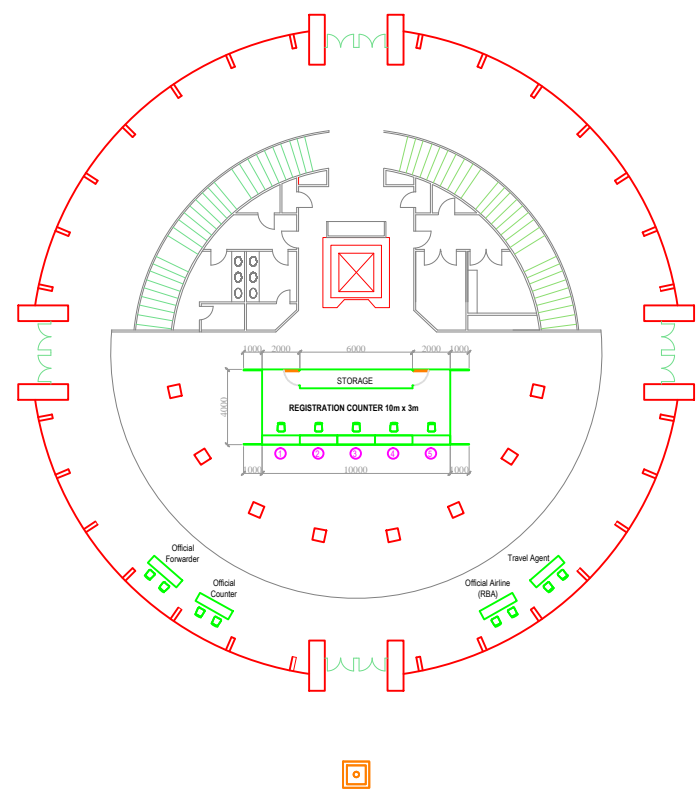

EAST WING

CARPET :
 Dark Blue - Booth
 Dark Red - Main Walkway
 No Carpet - Raw Space

**EAST WING
 (155 BOOTHS)**

*Artworks are subject to change according to Client's requests

DESIGNER : TYAS
 SALES : DATO JACK / MRS. LIM

BOOTH FLOOR PLAN

CITYNEON DISPLAYS & CONSTRUCTION SDN BHD